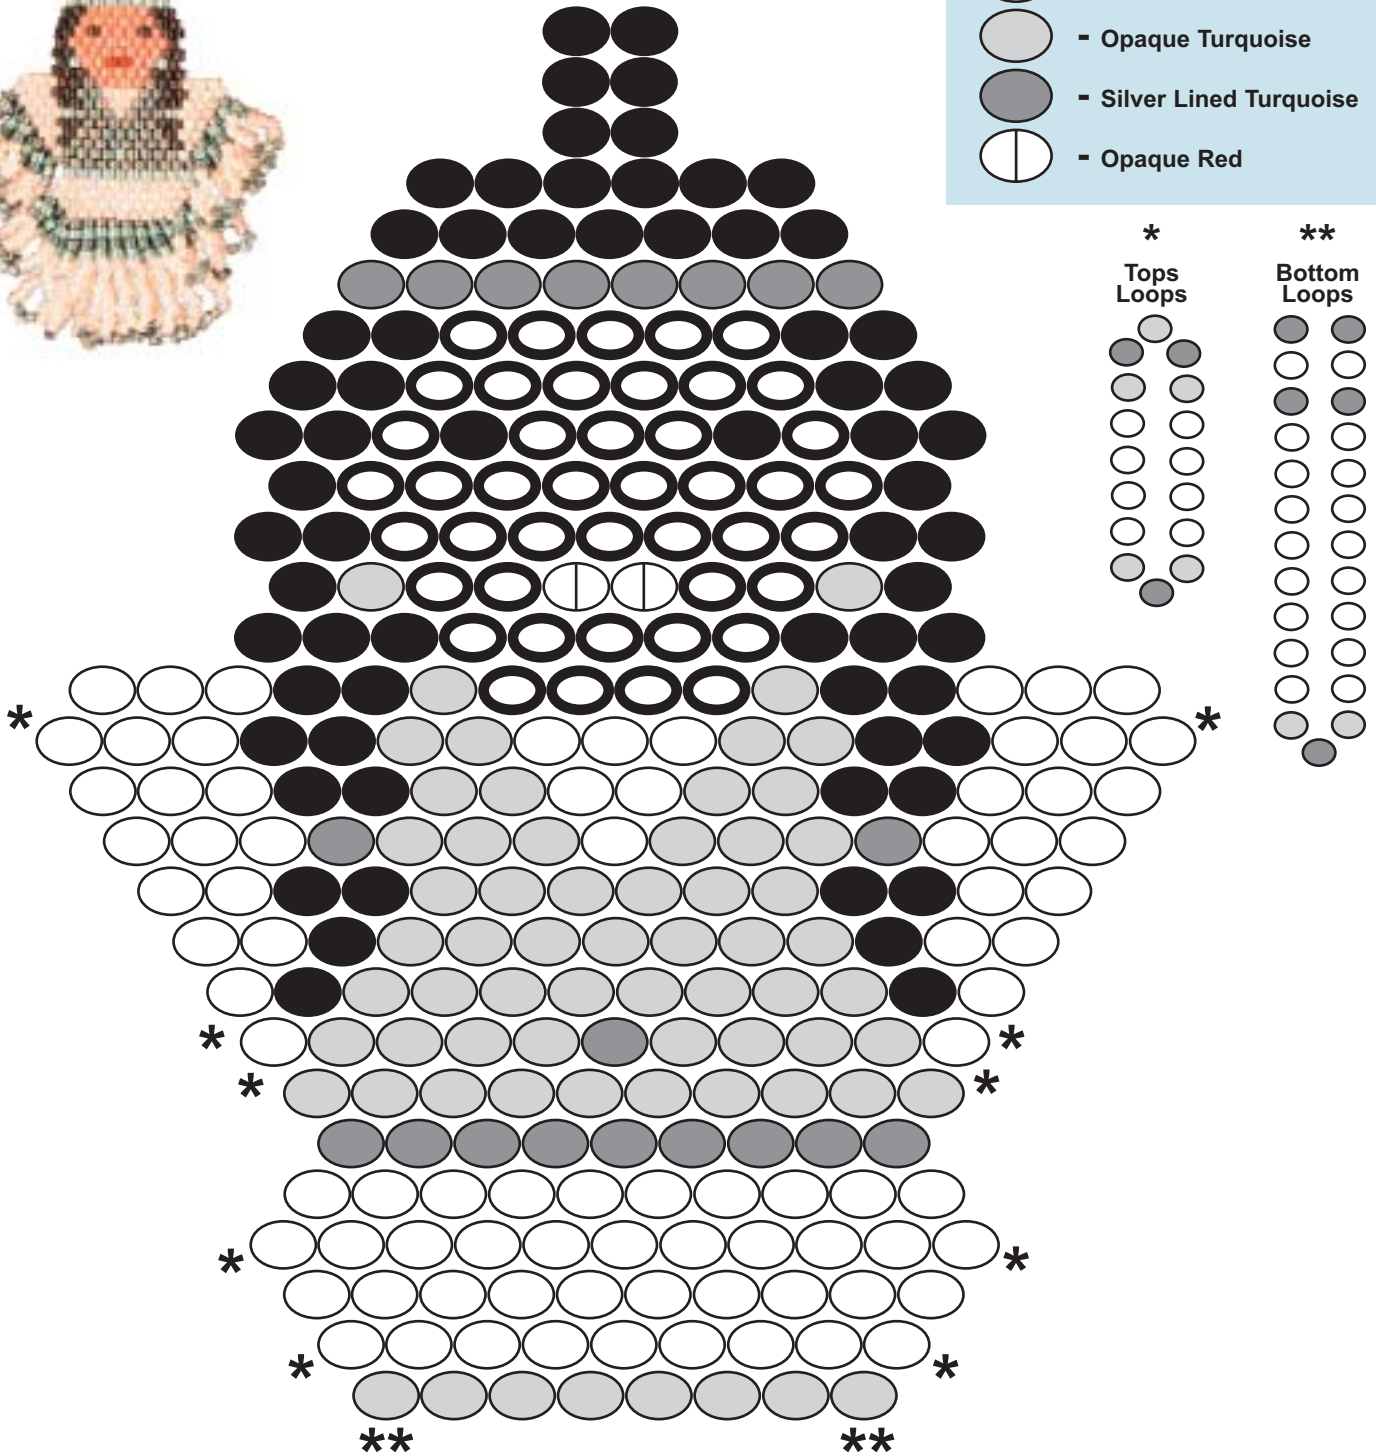

Indian Maiden Earring Pattern

Make this brick stitch pattern
with our Delica Seed Beads!

Color Key

-  - Black
-  - Peach
-  - White
-  - Opaque Turquoise
-  - Silver Lined Turquoise
-  - Opaque Red

Fire Mountain Gems and Beads
1 Fire Mountain Way, Grants Pass, OR 97526
Call Toll Free (800) 355-2137
www.firemountaingems.com